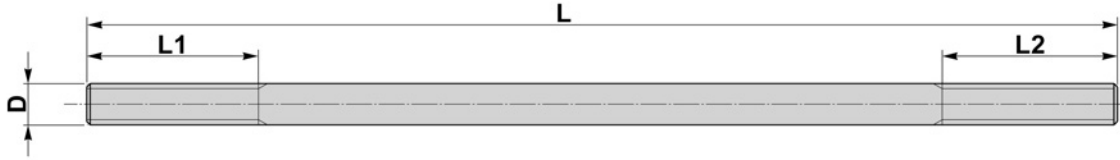

TIE BARS

BFF 20

THREADS M8 - M100

BAR LENGTHS UP TO 6 METRES

MADE TO SUIT CUSTOMER REQUIREMENTS

TIE BARS

All content is subject to copyright © 2022