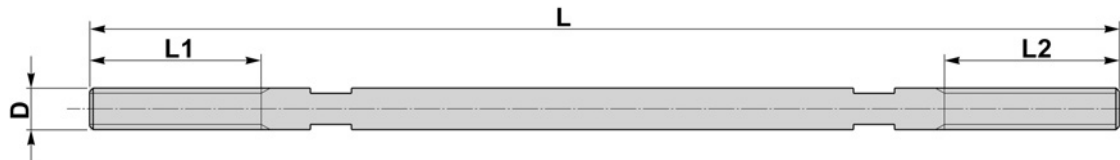

TIE BARS

BFF 20

THREADS M8 - M100

BAR LENGTHS UP TO 6 METRES

MADE TO SUIT CUSTOMER REQUIREMENTS

TIE BARS

All content is subject to copyright © 2022