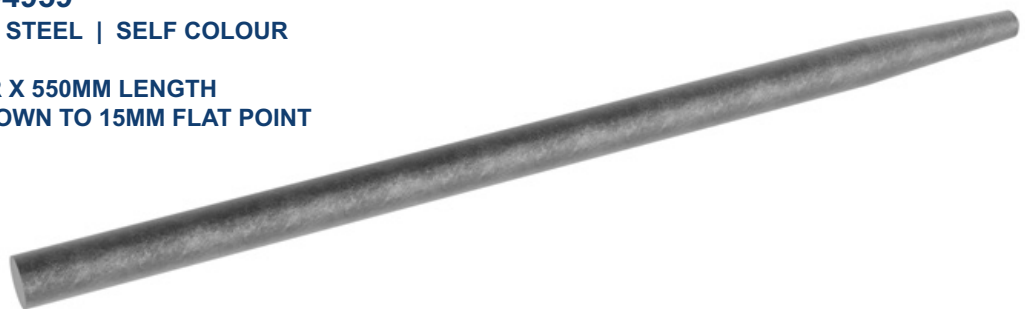

## SKIP PROFILES

All dimensions in millimetres unless otherwise stated. Self colour mild steel.

**PART REF: BFD4171**

**PART REF: BFD4537**

**PART REF: BFD4170**

**PART REF: BFD4538**

**PART REF: BFD4539**

**PART REF: BFD4540**

## SKIP PROFILES

All dimensions in millimetres unless otherwise stated. Self colour mild steel.

**PART REF: BFD4543**

**PART REF: BFD4174**

**PART REF: BFD6161**

## PINS & HANDLES

**PART REF: BFD4959**

MATERIAL: MILD STEEL | SELF COLOUR

25MM DIAMETER X 550MM LENGTH  
100MM TAPER DOWN TO 15MM FLAT POINT

**PART REF: BFD7118**

MATERIAL: MILD STEEL | SELF COLOUR

255MM OVERALL LENGTH  
80MM OVERALL HEIGHT  
20MM DIAMETER MATERIAL