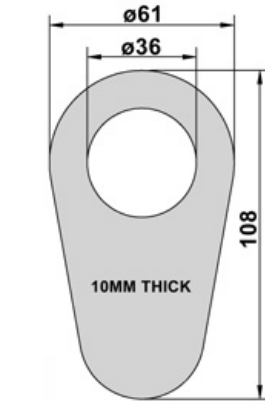

## SKIP PROFILES

All dimensions in millimetres unless otherwise stated. Self colour mild steel.

**PART REF: BFD4171**

**PART REF: BFD4537**

**PART REF: BFD4170**

**PART REF: BFD4538**

**PART REF: BFD4539**

**PART REF: BFD4540**

## SKIP PROFILES

All dimensions in millimetres unless otherwise stated. Self colour mild steel.

**PART REF: BFD4543**

**PART REF: BFD4174**

**PART REF: BFD6161**

## PINS & HANDLES

**PART REF: BFD4959**

MATERIAL: MILD STEEL | SELF COLOUR

25MM DIAMETER X 550MM LENGTH  
100MM TAPER DOWN TO 15MM FLAT POINT

**PART REF: BFD7118**

MATERIAL: MILD STEEL | SELF COLOUR

255MM OVERALL LENGTH  
80MM OVERALL HEIGHT  
20MM DIAMETER MATERIAL