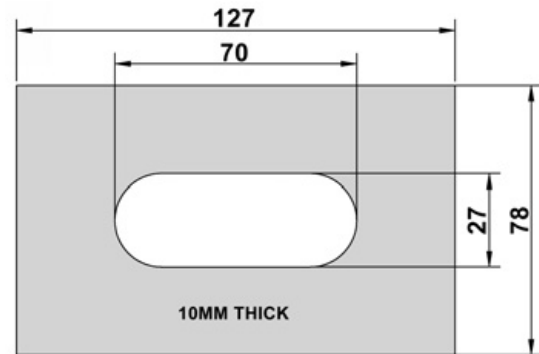

## SKIP PROFILES

All dimensions in millimetres unless otherwise stated. Self colour mild steel.

**PART REF: BFD4171**

**PART REF: BFD4537**

**PART REF: BFD4170**

**PART REF: BFD4538**

**PART REF: BFD4539**

**PART REF: BFD4540**

## SKIP PROFILES

All dimensions in millimetres unless otherwise stated. Self colour mild steel.

**PART REF: BFD4543**

**PART REF: BFD4174**

**PART REF: BFD6161**

## PINS & HANDLES

**PART REF: BFD4959**

MATERIAL: MILD STEEL | SELF COLOUR

25MM DIAMETER X 550MM LENGTH  
100MM TAPER DOWN TO 15MM FLAT POINT

**PART REF: BFD7118**

MATERIAL: MILD STEEL | SELF COLOUR

255MM OVERALL LENGTH  
80MM OVERALL HEIGHT  
20MM DIAMETER MATERIAL