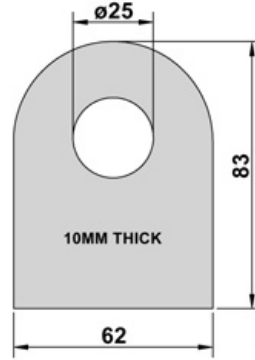

## SKIP PROFILES

All dimensions in millimetres unless otherwise stated. Self colour mild steel.

**PART REF: BFD4171**

**PART REF: BFD4537**

**PART REF: BFD4170**

**PART REF: BFD4538**

**PART REF: BFD4539**

**PART REF: BFD4540**

## SKIP PROFILES

All dimensions in millimetres unless otherwise stated. Self colour mild steel.

**PART REF: BFD4543**

**PART REF: BFD4174**

**PART REF: BFD6161**

## PINS & HANDLES

**PART REF: BFD4959**

MATERIAL: MILD STEEL | SELF COLOUR

25MM DIAMETER X 550MM LENGTH  
100MM TAPER DOWN TO 15MM FLAT POINT

**PART REF: BFD7118**

MATERIAL: MILD STEEL | SELF COLOUR

255MM OVERALL LENGTH  
80MM OVERALL HEIGHT  
20MM DIAMETER MATERIAL