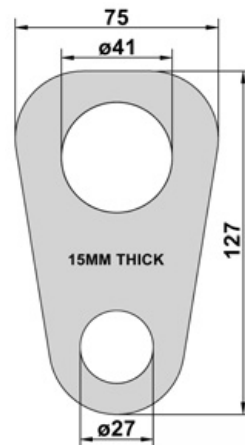

## SKIP PROFILES

All dimensions in millimetres unless otherwise stated. Self colour mild steel.

**PART REF: BFD4171**

**PART REF: BFD4537**

**PART REF: BFD4170**

**PART REF: BFD4538**

**PART REF: BFD4539**

**PART REF: BFD4540**

## SKIP PROFILES

All dimensions in millimetres unless otherwise stated. Self colour mild steel.

**PART REF: BFD4543**

**PART REF: BFD4174**

**PART REF: BFD6161**

## PINS & HANDLES

**PART REF: BFD4959**

MATERIAL: MILD STEEL | SELF COLOUR

25MM DIAMETER X 550MM LENGTH  
100MM TAPER DOWN TO 15MM FLAT POINT

**PART REF: BFD7118**

MATERIAL: MILD STEEL | SELF COLOUR

255MM OVERALL LENGTH  
80MM OVERALL HEIGHT  
20MM DIAMETER MATERIAL