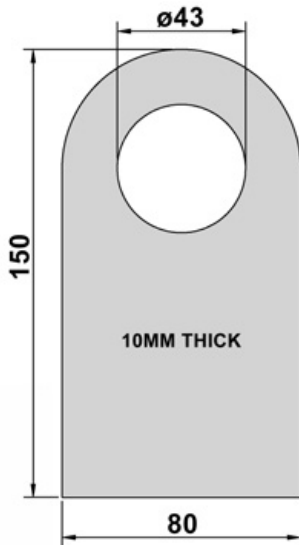

## SKIP PROFILES

All dimensions in millimetres unless otherwise stated. Self colour mild steel.

**PART REF: BFD4171**

**PART REF: BFD4537**

**PART REF: BFD4170**

**PART REF: BFD4538**

**PART REF: BFD4539**

**PART REF: BFD4540**

## SKIP PROFILES

All dimensions in millimetres unless otherwise stated. Self colour mild steel.

**PART REF: BFD4543**

**PART REF: BFD4174**

**PART REF: BFD6161**

## PINS & HANDLES

**PART REF: BFD4959**

MATERIAL: MILD STEEL | SELF COLOUR

25MM DIAMETER X 550MM LENGTH  
100MM TAPER DOWN TO 15MM FLAT POINT

**PART REF: BFD7118**

MATERIAL: MILD STEEL | SELF COLOUR

255MM OVERALL LENGTH  
80MM OVERALL HEIGHT  
20MM DIAMETER MATERIAL