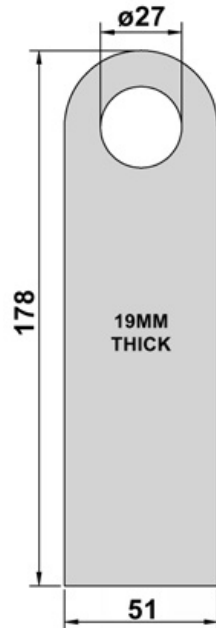

## SKIP PROFILES

All dimensions in millimetres unless otherwise stated. Self colour mild steel.

**PART REF: BFD4171**

**PART REF: BFD4537**

**PART REF: BFD4170**

**PART REF: BFD4538**

**PART REF: BFD4539**

**PART REF: BFD4540**

## SKIP PROFILES

All dimensions in millimetres unless otherwise stated. Self colour mild steel.

**PART REF: BFD4543**

**PART REF: BFD4174**

**PART REF: BFD6161**

## PINS & HANDLES

**PART REF: BFD4959**

MATERIAL: MILD STEEL | SELF COLOUR

25MM DIAMETER X 550MM LENGTH  
100MM TAPER DOWN TO 15MM FLAT POINT

**PART REF: BFD7118**

MATERIAL: MILD STEEL | SELF COLOUR

255MM OVERALL LENGTH  
80MM OVERALL HEIGHT  
20MM DIAMETER MATERIAL