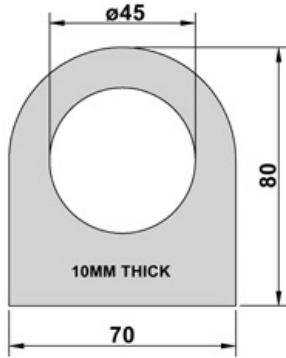

## SKIP PROFILES

All dimensions in millimetres unless otherwise stated. Self colour mild steel.

**PART REF: BFD4171**

**PART REF: BFD4537**

**PART REF: BFD4170**

**PART REF: BFD4538**

**PART REF: BFD4539**

**PART REF: BFD4540**

## SKIP PROFILES

All dimensions in millimetres unless otherwise stated. Self colour mild steel.

**PART REF: BFD4543**

**PART REF: BFD4174**

**PART REF: BFD6161**

## PINS & HANDLES

**PART REF: BFD4959**

MATERIAL: MILD STEEL | SELF COLOUR

25MM DIAMETER X 550MM LENGTH  
100MM TAPER DOWN TO 15MM FLAT POINT

**PART REF: BFD7118**

MATERIAL: MILD STEEL | SELF COLOUR

255MM OVERALL LENGTH  
80MM OVERALL HEIGHT  
20MM DIAMETER MATERIAL