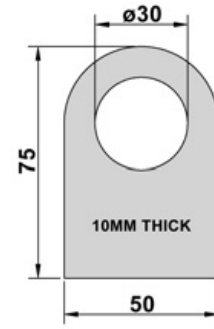

## SKIP PROFILES

All dimensions in millimetres unless otherwise stated. Self colour mild steel.

**PART REF: BFD4171**

**PART REF: BFD4537**

**PART REF: BFD4170**

**PART REF: BFD4538**

**PART REF: BFD4539**

**PART REF: BFD4540**

## SKIP PROFILES

All dimensions in millimetres unless otherwise stated. Self colour mild steel.

**PART REF: BFD4543**

**PART REF: BFD4174**

**PART REF: BFD6161**

## PINS & HANDLES

**PART REF: BFD4959**

MATERIAL: MILD STEEL | SELF COLOUR

25MM DIAMETER X 550MM LENGTH  
100MM TAPER DOWN TO 15MM FLAT POINT

**PART REF: BFD7118**

MATERIAL: MILD STEEL | SELF COLOUR

255MM OVERALL LENGTH  
80MM OVERALL HEIGHT  
20MM DIAMETER MATERIAL