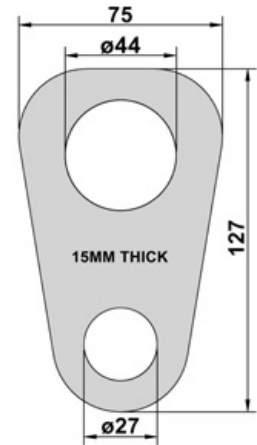

## SKIP PROFILES

All dimensions in millimetres unless otherwise stated. Self colour mild steel.

**PART REF: BFD4171**

**PART REF: BFD4537**

**PART REF: BFD4170**

**PART REF: BFD4538**

**PART REF: BFD4539**

**PART REF: BFD4540**

## SKIP PROFILES

All dimensions in millimetres unless otherwise stated. Self colour mild steel.

**PART REF: BFD4543**

**PART REF: BFD4174**

**PART REF: BFD6161**

## PINS & HANDLES

**PART REF: BFD4959**

MATERIAL: MILD STEEL | SELF COLOUR

25MM DIAMETER X 550MM LENGTH  
100MM TAPER DOWN TO 15MM FLAT POINT

**PART REF: BFD7118**

MATERIAL: MILD STEEL | SELF COLOUR

255MM OVERALL LENGTH  
80MM OVERALL HEIGHT  
20MM DIAMETER MATERIAL