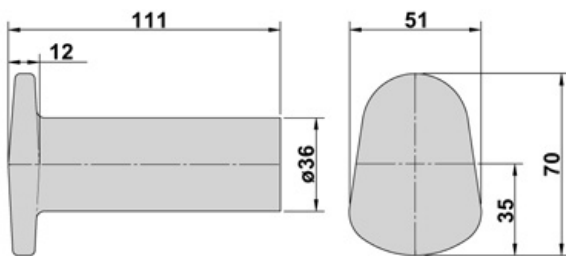

Please Call Us Today With Your Requirements
+44 (0)1384 563356

BROOKS forgings
 SKIP COMPONENT CATALOGUE

SKIP LUGS

All dimensions in millimetres unless otherwise stated.

PART REF: BFD1187

OTHER LENGTHS AVAILABLE