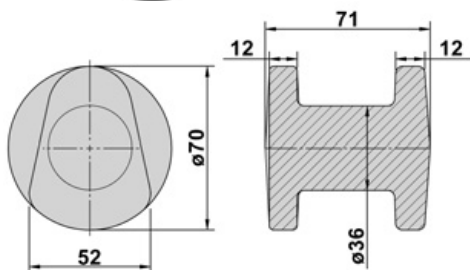

PART REF: BFD5045