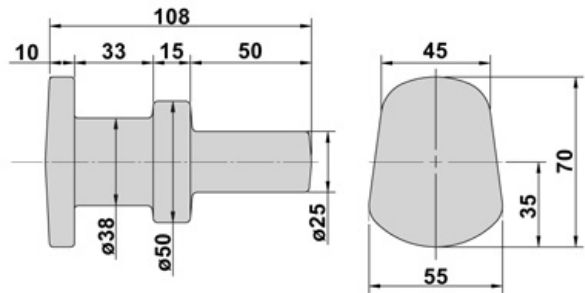

Please Call Us Today With Your Requirements
+44 (0)1384 563356

BROOKS forgings
SKIP COMPONENT CATALOGUE

SKIP LUGS

All dimensions in millimetres unless otherwise stated.

PART REF: BFD1187

OTHER LENGTHS AVAILABLE

PART REF: BFD2658

PART REF: BFD5045

PART REF: BFD7340

SKIP LUGS

All content is subject to copyright © 2021