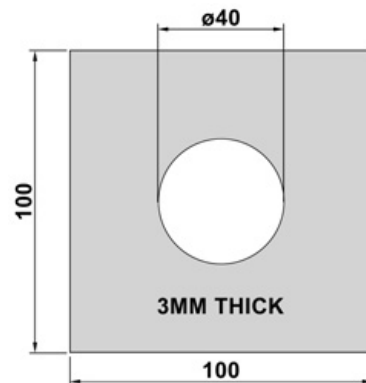

PART REF: BFD7340