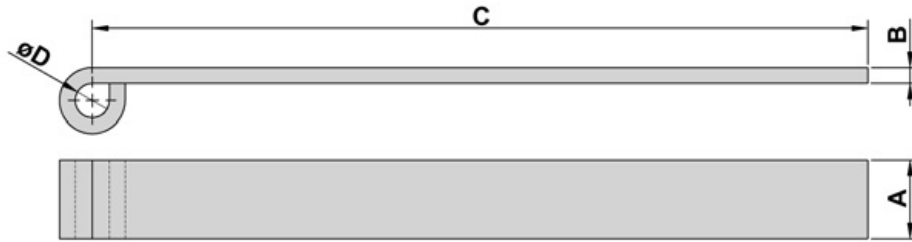

SKIP ACCESSORIES

All dimensions in millimetres unless otherwise stated.

Strap Hinge

MATERIAL: MILD STEEL | SELF COLOUR

	A	B	C		D
	mm	mm	mm	inch	mm
PART REF: BFD6317	30	6	152	6	13
PART REF: BFD6571	30	6	304	12	13
PART REF: BFD7517	30	6	457	18	13

Spade Hinge

PART REF: BFD7518

MATERIAL: MILD STEEL | SELF COLOUR

Hinge Pin

PART REF: BFD7519

MATERIAL: MILD STEEL | SELF COLOUR

SKIP ACCESSORIES

All dimensions in millimetres unless otherwise stated.

Spring Loaded Bolt

10MM

PART REF: BFD5131

MATERIAL: MILD STEEL | BZP

12MM

PART REF: BFD5130

MATERIAL: MILD STEEL | BZP

Ramp Fastener