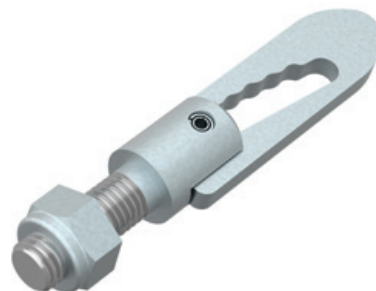

Spade Hinge

PART REF: BFD7518

MATERIAL: MILD STEEL | SELF COLOUR

Hinge Pin

PART REF: BFD7519

MATERIAL: MILD STEEL | SELF COLOUR

SKIP ACCESSORIES

All dimensions in millimetres unless otherwise stated.

Spring Loaded Bolt

10MM

PART REF: BFD5131

MATERIAL: MILD STEEL | BZP

12MM

PART REF: BFD5130

MATERIAL: MILD STEEL | BZP

Ramp Fastener

SKIP ACCESSORIES

Locking Pin

PART REF: BFD4428
MATERIAL: MILD STEEL | BZP | RAL1023

Locking Bar Set

PART REF: BFD5132
MATERIAL: MILD STEEL

SPARES ARE AVAILABLE UPON REQUEST

Spring Lock & Chain

PART REF: BFD7522
MATERIAL: MILD STEEL | BZP

Chain

PART REF: BFD7523
MATERIAL: MILD STEEL

LENGTH: 1 METRE
LINKS: 5MM X 25MM

Fastening Lug - Weld Type

PART REF: BFD5091
MATERIAL: MILD STEEL | BZP

Fastening Lug - Screw Type

PART REF: BFD5092
MATERIAL: MILD STEEL | BZP