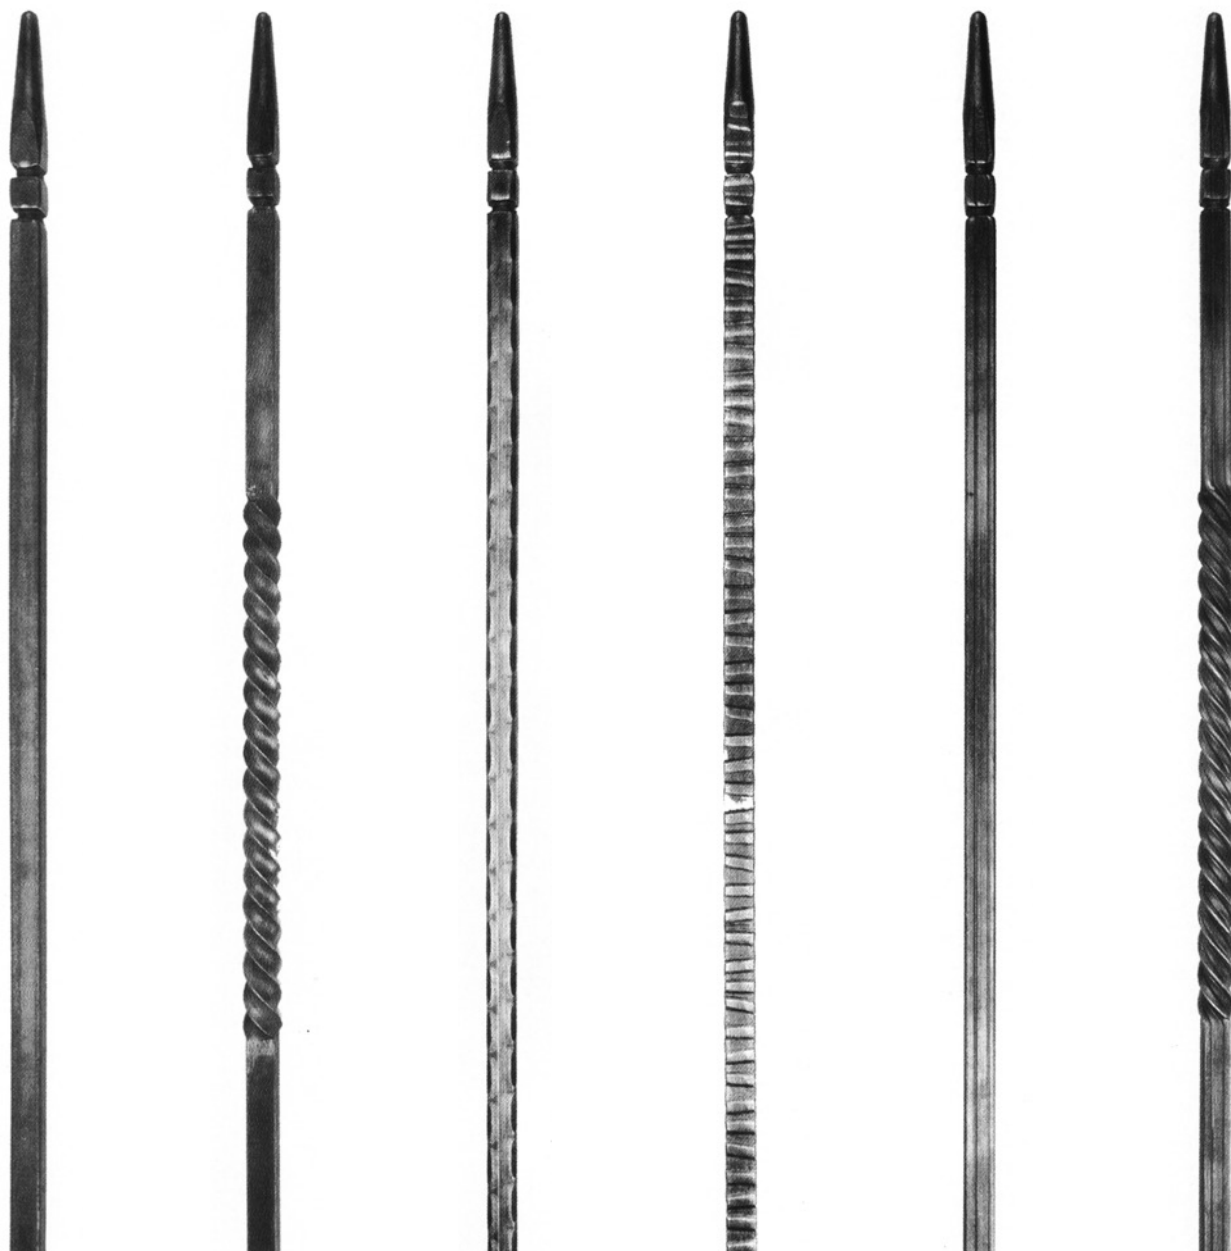

4/21 12mm	4/24 12mm	4/27 12mm	4/29 12mm	4/17 20mm	4/19 200mm
4/1 16mm	4/5 16mm	4/9 16mm	4/13 16mm		
4/3 20mm	4/7 20mm	4/11 20mm	4/15 20mm		
4/22 25mm	4/25 25mm	4/28 25mm	4/30 25mm		
4/23 30mm	4/26 30mm				

Lengths Manufactured To Suit Your Requirements
Matching Post Tops on Page 36

ADDITIONAL INFORMATION

Railheads Forged Directly onto Bar (not welded)
Lengths Manufactured To Suit Your Requirements

tel. 01384 563356 email. sales@brooksforgings.co.uk www.brooksforgings.co.uk