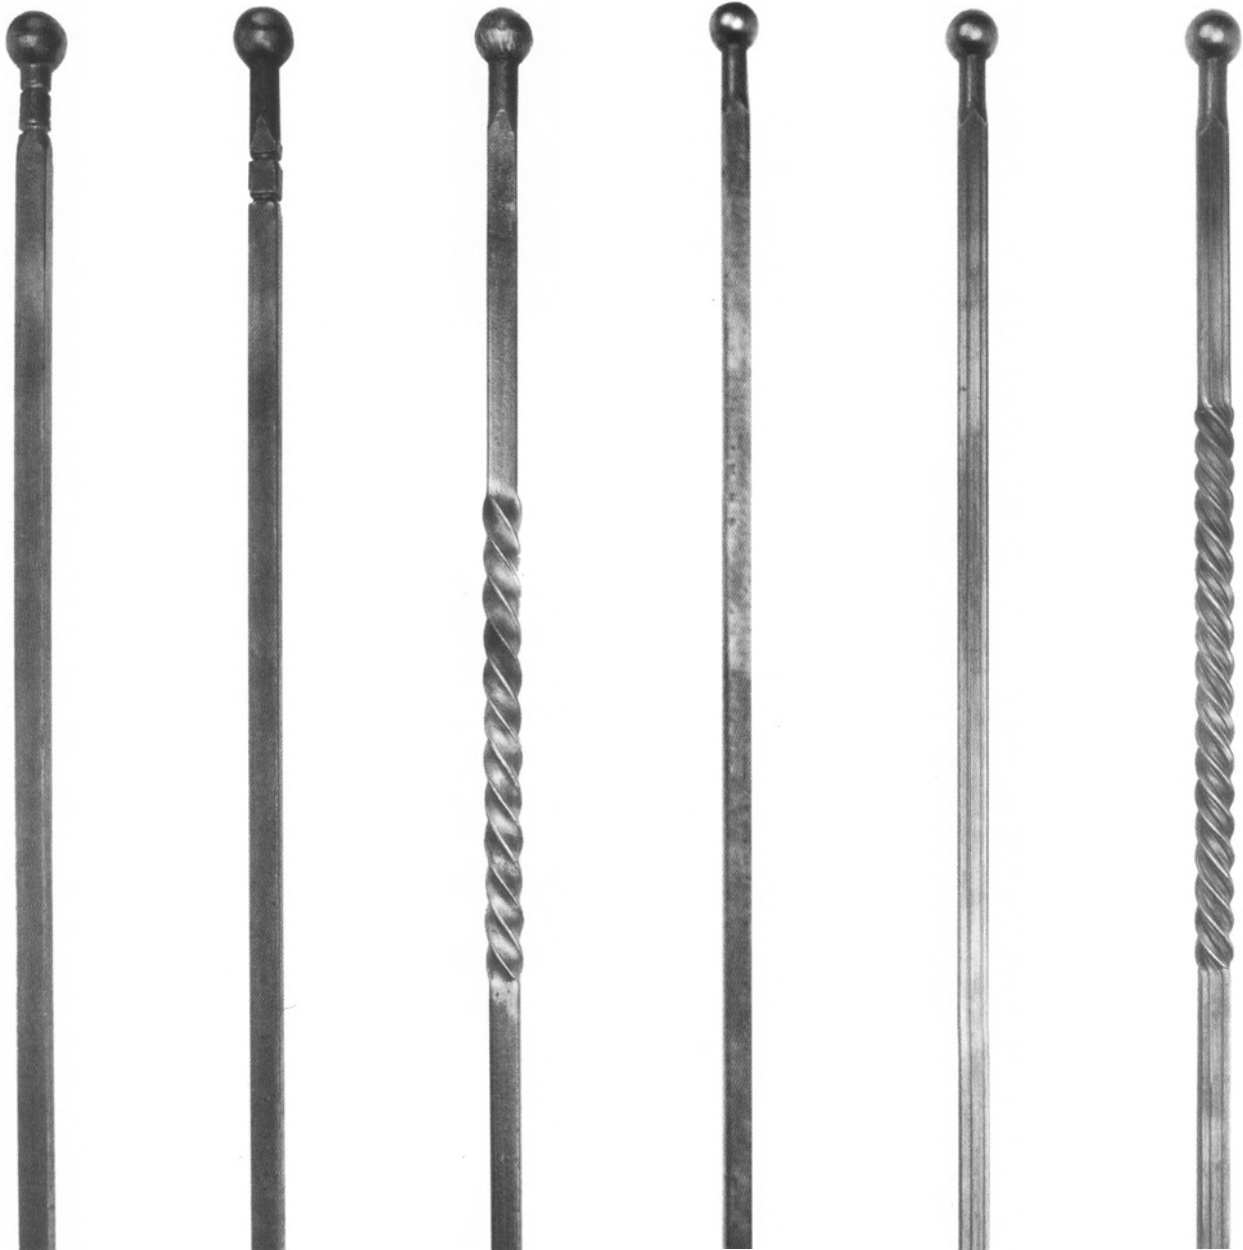

Railheads on Bar

4/31 12mm
4/32 16mm
5/1 20mm

4/33 12mm
4/34 16mm
5/3 20mm

4/35 12mm
4/36 16mm
5/5 20mm

4/37 12mm
4/38 16mm
5/7 20mm

5/9 20mm

5/11 20mm

Lengths Manufactured To Suit Your Requirements

ADDITIONAL INFORMATION

Railheads Forged Directly Onto Bar
Lengths Manufactured To Suit Your Requirements

12mm Square with 25mm Dia Ball
16mm Square with 30mm Dia Ball
20mm Square with 40mm Dia Ball

tel. 01384 563356 email. sales@brooksforgings.co.uk www.brooksforgings.co.uk