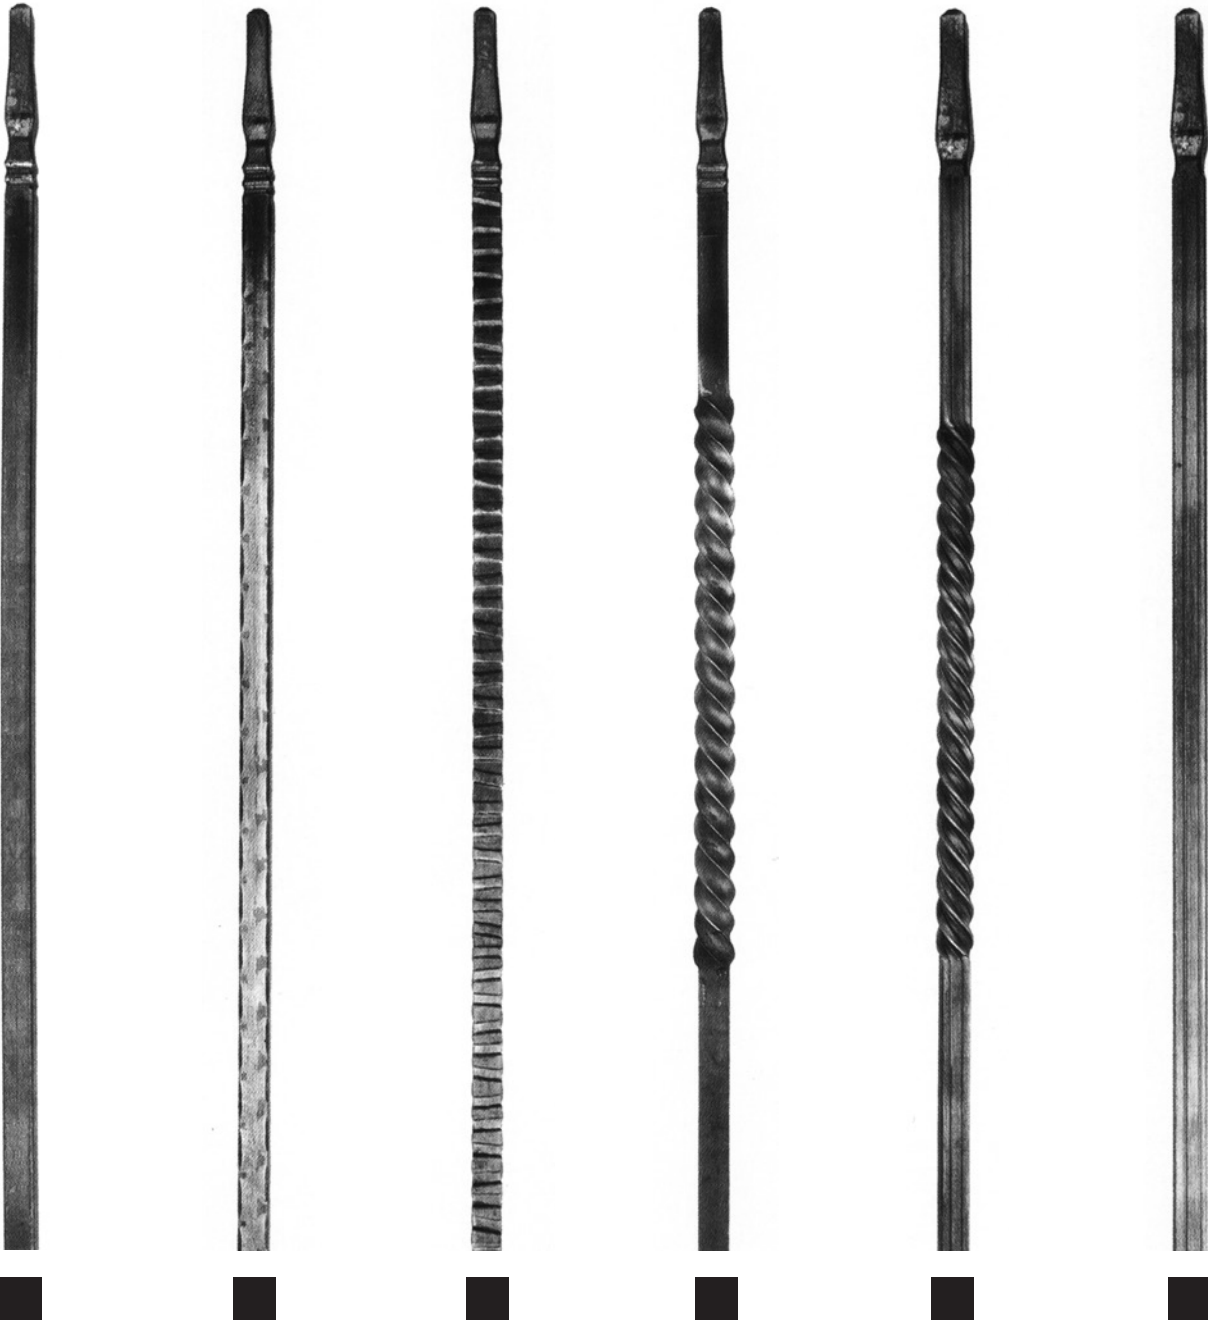

Railheads on Bar

3/1 20mm

3/3 20mm

3/5 20mm

3/7 20mm

3/9 20mm

3/11 20mm

**Lengths Manufactured To Suit Your Requirements**