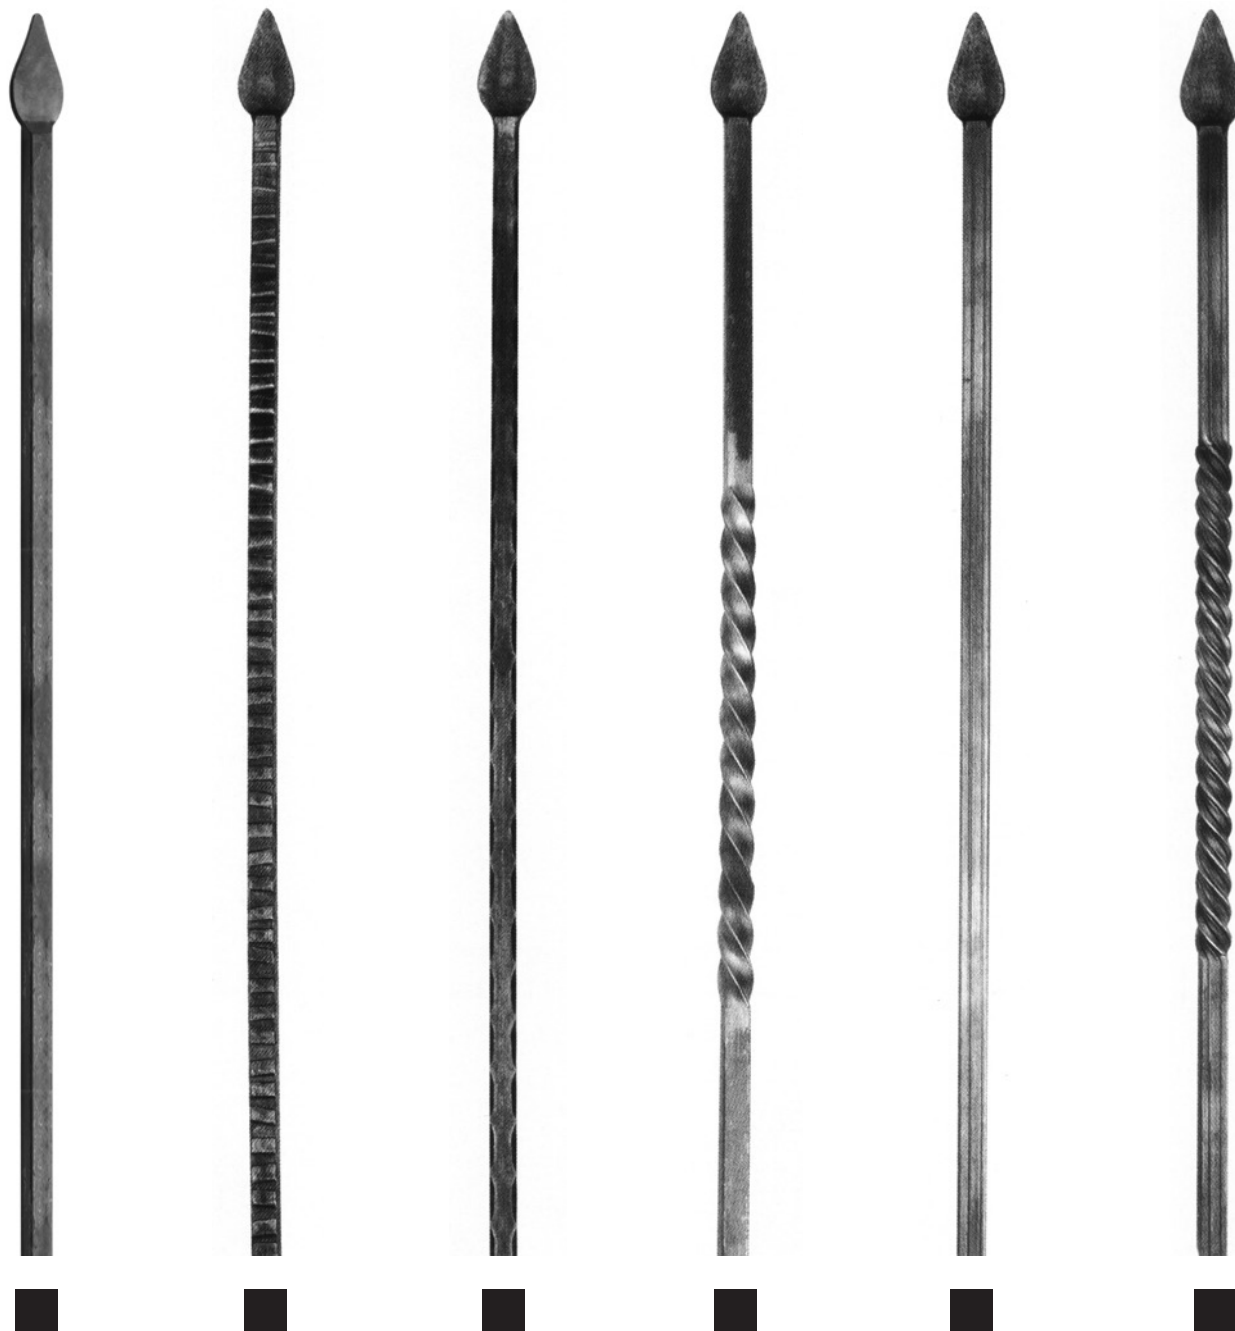

4/41 12mm	4/44 12mm	4/47 12mm	4/50 12mm	7/9 20mm	7/11 20mm
4/42 16mm	4/45 16mm	4/48 16mm	4/51 16mm		
7/1 20mm	7/3 20mm	7/5 20mm	7/7 20mm		
4/43 25mm	4/46 25mm	4/49 25mm	4/52 25mm		

Lengths Manufactured To Suit Your Requirements

ADDITIONAL INFORMATION

Railheads Forged Directly onto Bar (not welded)

tel. 01384 563356 email. sales@brooksforgings.co.uk www.brooksforgings.co.uk