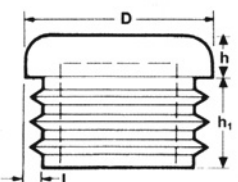

- 38/65  
100mm Ball  
150mm ■ Base
- 38/66  
80mm Ball  
120mm ■ Base
- 38/67  
60mm Ball  
100mm ■ Base
- 38/68  
50mm Ball  
80mm ■ Base
- 38/69  
40mm Ball  
60mm ■ Base
- 38/70  
30mm Ball  
50mm ■ Base
- 38/71  
16mm Ball  
40mm ■ Base

**ADDITIONAL INFORMATION**

The finishing touch for any decorative fencing project

tel. 01384 563356 email. sales@brooksforgings.co.uk www.brooksforgings.co.uk

**Plastic Post Caps**

Code	LxL1	H	H1	I
38/17	30x20	3	12	1 - 1.5
38/18	40x20	5	12.1	1.5 - 2.0
38/19	50x25	4.6	15.5	2.0 - 2.7
38/20	60x40	6.2	15.2	2.5 - 3.5

Code	L	H	H1	I
38/21	25	5	11.5	1.5 - 2.0
38/22	40	5.5	17.5	1.5 - 3.2
38/23	50	4.7	17.5	2.0 - 3.0
38/24	75	8	20	1.5 - 2.5
38/25	100	10	24	3.0 - 5.0

Code	D	H	H1	I
38/26	32	4.2	12	1.0 - 2.0
38/27	50	6.2	14.1	2.0 - 3.0
38/28	75	6.2	20.1	1.0 - 2.0

Code	L	I
38/29	32 ●	14 - 20
38/30	20 ■	18 - 20
38/31	22 ■	16 - 20
38/32	25 ■	16 - 20

**Drip Trays**

- 32b1/45 55mm ●
- 32b1/46 75mm ●
- 32b1/47 95mm ●
- 32b1/48 115mm ●

**ADDITIONAL INFORMATION**

Our range is expanding all the time, call us for latest stock and availability