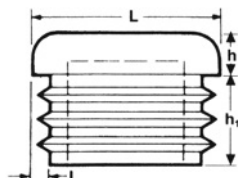

- 38/65  
100mm Ball  
150mm ■ Base
- 38/66  
80mm Ball  
120mm ■ Base
- 38/67  
60mm Ball  
100mm ■ Base
- 38/68  
50mm Ball  
80mm ■ Base
- 38/69  
40mm Ball  
60mm ■ Base
- 38/70  
30mm Ball  
50mm ■ Base
- 38/71  
16mm Ball  
40mm ■ Base

**ADDITIONAL INFORMATION**

The finishing touch for any decorative fencing project

tel. 01384 563356 email. sales@brooksforgings.co.uk www.brooksforgings.co.uk

**Plastic Post Caps**

Code	LxL1	H	H1	I
38/17	30x20	3	12	1 - 1.5
38/18	40x20	5	12.1	1.5 - 2.0
38/19	50x25	4.6	15.5	2.0 - 2.7
38/20	60x40	6.2	15.2	2.5 - 3.5

Code	L	H	H1	I
38/21	25	5	11.5	1.5 - 2.0
38/22	40	5.5	17.5	1.5 - 3.2
38/23	50	4.7	17.5	2.0 - 3.0
38/24	75	8	20	1.5 - 2.5
38/25	100	10	24	3.0 - 5.0

Code	D	H	H1	I
38/26	32	4.2	12	1.0 - 2.0
38/27	50	6.2	14.1	2.0 - 3.0
38/28	75	6.2	20.1	1.0 - 2.0

Code	L	I
38/29	32 ●	14 - 20
38/30	20 ■	18 - 20
38/31	22 ■	16 - 20
38/32	25 ■	16 - 20

**Drip Trays**

- 32b1/45 55mm ●
- 32b1/46 75mm ●
- 32b1/47 95mm ●
- 32b1/48 115mm ●

**ADDITIONAL INFORMATION**

Our range is expanding all the time, call us for latest stock and availability