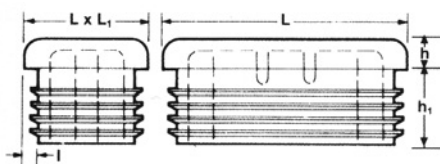

Plastic Post Caps

Code	LxL1	H	H1	I
38/17	30x20	3	12	1 - 1.5
38/18	40x20	5	12.1	1.5 - 2.0
38/19	50x25	4.6	15.5	2.0 - 2.7
38/20	60x40	6.2	15.2	2.5 - 3.5