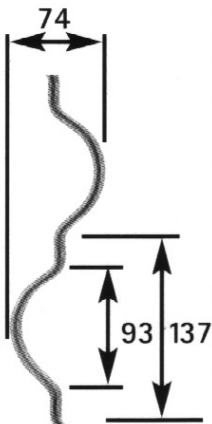

Mediterranean Bars - 1.8 Metre Long

Edge Hammered & Grooved

Edge Hammered

Grooved

Hammered Wavy

42/1 16x8mm ■

42/2 12mm ■

42/3 12mm ■

42/4 12mm ■

42/5 8mm ■
42/6 10mm ■
42/7 12mm ■

42/8 12x6mm ■

ADDITIONAL INFORMATION

Create a unique style, balustrade with a difference!

tel. 01384 563356

email. sales@brooksforgings.co.uk

www.brooksforgings.co.uk