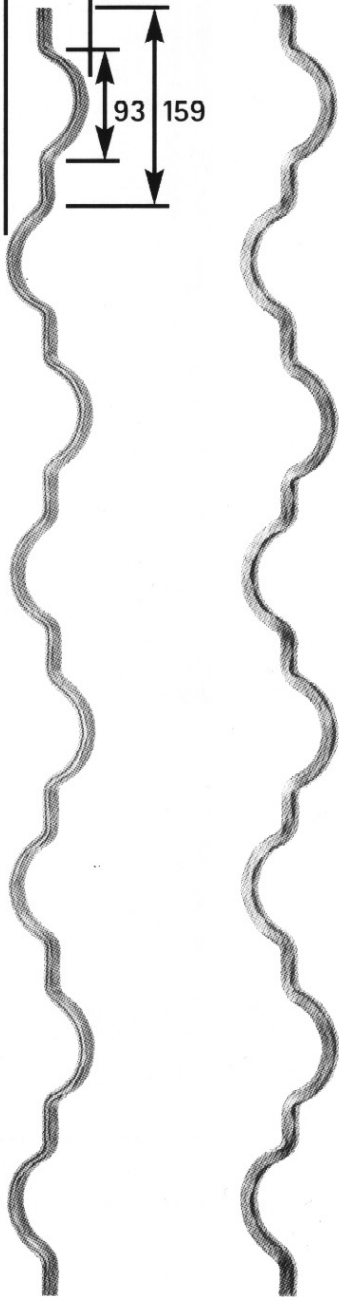

Mediterranean Bars - 1.8 Metre Long

Edge Hammered & Grooved

Edge Hammered

Grooved

Hammered Wavy

42/1 16x8mm ■

42/2 12mm ■

42/3 12mm ■

42/4 12mm ■

42/5 8mm ■
42/6 10mm ■
42/7 12mm ■

42/8 12x6mm ■

ADDITIONAL INFORMATION

Create a unique style, balustrade with a difference!

tel. 01384 563356

email. sales@brooksforgings.co.uk

www.brooksforgings.co.uk