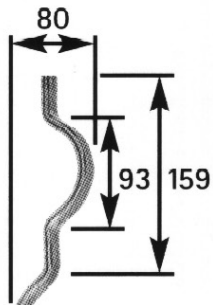

Mediterranean Bars - 1.8 Metre Long

Edge Hammered & Grooved

Edge Hammered

Grooved

Hammered Wavy

42/1 16x8mm ■

42/2 12mm ■

42/3 12mm ■

42/4 12mm ■

42/5 8mm ■
42/6 10mm ■
42/7 12mm ■

42/8 12x6mm ■

ADDITIONAL INFORMATION

Create a unique style, balustrade with a difference!

tel. 01384 563356

email. sales@brooksforgings.co.uk

www.brooksforgings.co.uk