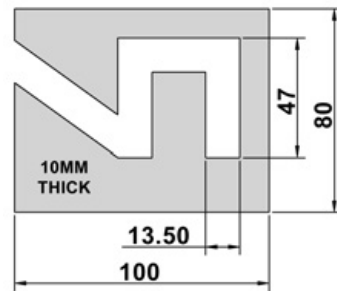

## LABYRINTH PLATES

All dimensions in millimetres unless otherwise stated. Self colour mild steel.

**PART REF: BFD4173**

**PART REF: BFD4541**

LABYRINTH PLATES

**PART REF: BFD6697**

**PART REF: BFD6136**