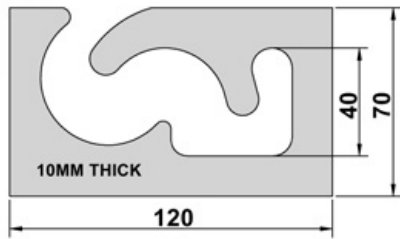

## LABYRINTH PLATES

All dimensions in millimetres unless otherwise stated. Self colour mild steel.

**PART REF: BFD4173**

**PART REF: BFD4541**

LABYRINTH PLATES

**PART REF: BFD6697**

**PART REF: BFD6136**