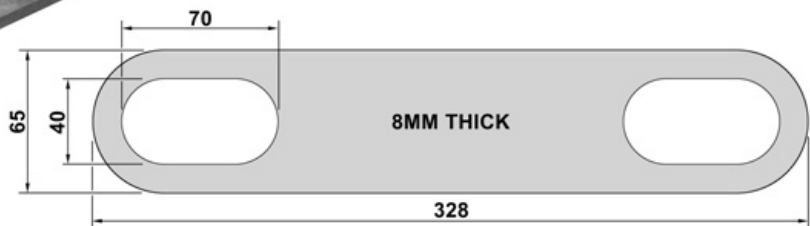

## LABYRINTH PLATES

All dimensions in millimetres unless otherwise stated. Self colour mild steel.

**PART REF: BFD4173**

**PART REF: BFD4541**

LABYRINTH PLATES

**PART REF: BFD6697**

**PART REF: BFD6136**