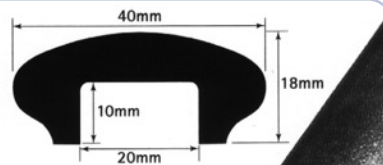

**Handrail**

EDGE HAMMERED WITH  
DOUBLE GROOVE

- 18/1 40x8mm
- 18/2 40x10mm
- 18/3 40x12mm

FLORAL

- 18/4 40x8mm
- 18/5 40x10mm
- 18/6 40x12mm

DALMATIAN

- 18/7 40x8mm
- 18/8 40x10mm
- 18/9 50x10mm
- 18/10 50x12mm

EDGE HAMMERED

- 18/11 25x6mm
- 18/12 25x10mm
- 18/13 40x8mm
- 18/14 40x10mm
- 18/15 50x10mm
- 18/16 50x12mm

WAVY

- 18/17 20x8mm
- 18/18 25x10mm
- 18/19 40x8mm
- 18/20 40x10mm
- 18/21 40x12mm
- 18/22 50x10mm
- 18/23 50x12mm

VICTORIAN

- 18/26 50x15mm

EUROPEAN

- 18/27 40x18mm

CONVEX

- 18/28 25x8mm
- 18/29 30x10mm
- 18/30 40x10mm
- 18/31 50x10mm

**ADDITIONAL INFORMATION**

Handrail 3 metre lengths