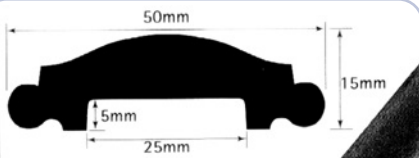

**Handrail**

EDGE HAMMERED WITH  
DOUBLE GROOVE

- 18/1 40x8mm
- 18/2 40x10mm
- 18/3 40x12mm

FLORAL

- 18/4 40x8mm
- 18/5 40x10mm
- 18/6 40x12mm

DALMATIAN

- 18/7 40x8mm
- 18/8 40x10mm
- 18/9 50x10mm
- 18/10 50x12mm

EDGE HAMMERED

- 18/11 25x6mm
- 18/12 25x10mm
- 18/13 40x8mm
- 18/14 40x10mm
- 18/15 50x10mm
- 18/16 50x12mm

WAVY

- 18/17 20x8mm
- 18/18 25x10mm
- 18/19 40x8mm
- 18/20 40x10mm
- 18/21 40x12mm
- 18/22 50x10mm
- 18/23 50x12mm

VICTORIAN

- 18/26 50x15mm

EUROPEAN

- 18/27 40x18mm

CONVEX

- 18/28 25x8mm
- 18/29 30x10mm
- 18/30 40x10mm
- 18/31 50x10mm

**ADDITIONAL INFORMATION**

Handrail 3 metre lengths