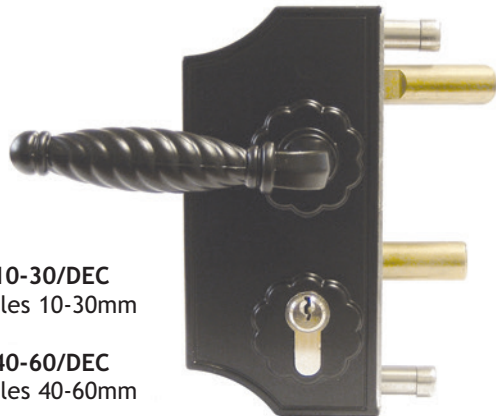

**Forged Drop Bolts**

39/81  
DROP BOLT FOUNDATION HOLDER  
180MM X 43MM X 45MM  
MALLEABLE CAST IRON  
GALVANISED FINISH  
EASY CLEAN

**JOCKEYWHEEL**  
400mm High  
(50mm Vertical Travel)  
70kg Rating  
100mm dia Solid Rubber Tyre

**Latch Catch & Keep Set**

**Gate & Fencing Accessories**

**39/54**  
Catch  
51x38x60mm  
6mm Thick

**39/55**  
Latch - 12mm Hole  
6mm Thick

**CLIP/11X3**  
11x3mm Material  
60x13mm  
Galvanised

**36/8**  
Pivot Lug - 25x40mm  
13mm Hole 5mm Thick

**CLIP/6X3**  
6x3mm Material  
62x14mm  
Galvanised

**39/57**  
Latch Keep - 56x10mm  
3x12mm Material

**FERRULE/STRAIN/GAL**  
Ferrule Winder

**UNLOCK/WINDER**  
Unlock Winder

**RATCHET/STRAINER**  
H.D Ratchet Winder

**RATCHET/STRAINER/2**  
H.D Ratchet Winder

**Locinox Decorative Lock**

**A/LOCK/10-30/DEC**  
To suit profiles 10-30mm

**A/LOCK/40-60/DEC**  
To suit profiles 40-60mm

**39/6** Handle set

**Quality Barrel Hinges Complete With Grease Nipples  
Anti Theft Device on 190mm & 150mm**