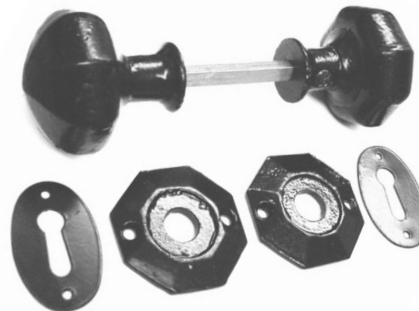

**Forged Drop Bolts**

39/81  
DROP BOLT FOUNDATION HOLDER  
180MM X 43MM X 45MM  
MALLEABLE CAST IRON  
GALVANISED FINISH  
EASY CLEAN

**JOCKEYWHEEL**  
400mm High  
(50mm Vertical Travel)  
70kg Rating  
100mm dia Solid Rubber Tyre

**Latch Catch & Keep Set**

**Gate & Fencing Accessories**

**39/54**  
Catch  
51x38x60mm  
6mm Thick

**39/55**  
Latch - 12mm Hole  
6mm Thick

**CLIP/11X3**  
11x3mm Material  
60x13mm  
Galvanised

**36/8**  
Pivot Lug - 25x40mm  
13mm Hole 5mm Thick

**CLIP/6X3**  
6x3mm Material  
62x14mm  
Galvanised

**39/57**  
Latch Keep - 56x10mm  
3x12mm Material

**FERRULE/STRAIN/GAL**  
Ferrule Winder

**UNLOCK/WINDER**  
Unlock Winder

**RATCHET/STRAINER**  
H.D Ratchet Winder

**RATCHET/STRAINER/2**  
H.D Ratchet Winder

**Locinox Decorative Lock**

**A/LOCK/10-30/DEC**  
To suit profiles 10-30mm

**A/LOCK/40-60/DEC**  
To suit profiles 40-60mm

**39/6** Handle set

**Quality Barrel Hinges Complete With Grease Nipples  
Anti Theft Device on 190mm & 150mm**