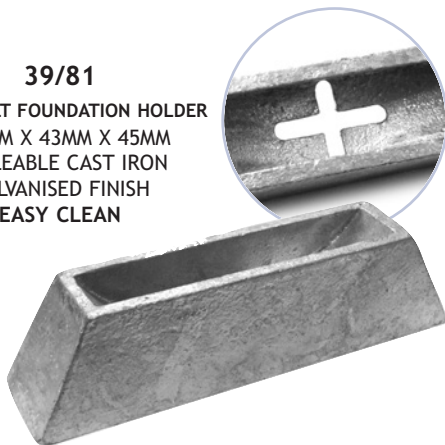

**Forged Drop Bolts**

39/81  
DROP BOLT FOUNDATION HOLDER  
180MM X 43MM X 45MM  
MALLEABLE CAST IRON  
GALVANISED FINISH  
EASY CLEAN

**JOCKEYWHEEL**  
400mm High  
(50mm Vertical Travel)  
70kg Rating  
100mm dia Solid Rubber Tyre

**Latch Catch & Keep Set**

**Gate & Fencing Accessories**

**39/54**  
Catch  
51x38x60mm  
6mm Thick

**39/55**  
Latch - 12mm Hole  
6mm Thick

**CLIP/11X3**  
11x3mm Material  
60x13mm  
Galvanised

**36/8**  
Pivot Lug - 25x40mm  
13mm Hole 5mm Thick

**CLIP/6X3**  
6x3mm Material  
62x14mm  
Galvanised

**39/57**  
Latch Keep - 56x10mm  
3x12mm Material

**FERRULE/STRAIN/GAL**  
Ferrule Winder

**UNLOCK/WINDER**  
Unlock Winder

**RATCHET/STRAINER**  
H.D Ratchet Winder

**RATCHET/STRAINER/2**  
H.D Ratchet Winder

**Locinox Decorative Lock**

**A/LOCK/10-30/DEC**  
To suit profiles 10-30mm

**A/LOCK/40-60/DEC**  
To suit profiles 40-60mm

**39/6** Handle set

**Quality Barrel Hinges Complete With Grease Nipples  
Anti Theft Device on 190mm & 150mm**