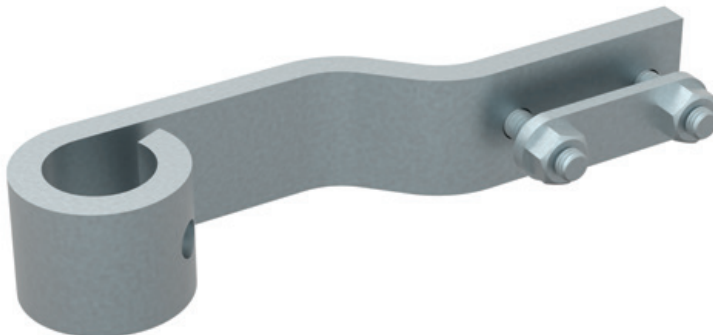

Please Call Us Today With Your Requirements
+44 (0)1384 563356

BROOKS forgings
SKIP COMPONENT CATALOGUE

EUROBIN ACCESSORIES

PART REF: BFD3518
MATERIAL: MILD STEEL | BZP

TO SUIT 16MM DIAMETER PIN
6MM THICK MATERIAL
7MM HOLES @ 30MM CENTRES

PART REF: BFD3816
MATERIAL: MILD STEEL | BZP

TO SUIT 19MM DIAMETER PIN
6MM THICK MATERIAL
M6 X 18MM THREADS @ 30MM CENTRES
C/W NYLOCK NUTS