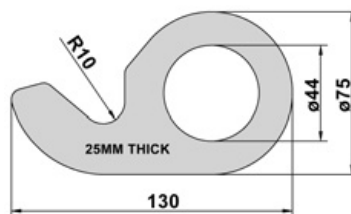

DOOR LOCK COMPONENTS

All dimensions in millimetres unless otherwise stated. Self colour mild steel.

Double Legged U-Bar

PART REF: BFD6919

FROM 20MM DIAMETER BAR
372MM X 120MM TALL
LEGS AT 130MM CENTERS

Door Lock Plate

PART REF: BFD7298

FROM 12MM THICK PLATE
530MM LONG X 130MM WIDE
60MM X 72MM SLOT

PART REF: BFD6741
42MM HOLE

PART REF: BFD4172
44MM HOLE

PART REF: BFD4542
38MM HOLE