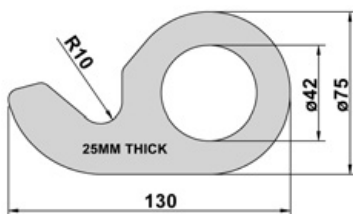

DOOR LOCK COMPONENTS

All dimensions in millimetres unless otherwise stated. Self colour mild steel.

Double Legged U-Bar

PART REF: BFD6919

FROM 20MM DIAMETER BAR
372MM X 120MM TALL
LEGS AT 130MM CENTERS

Door Lock Plate

PART REF: BFD7298

FROM 12MM THICK PLATE
530MM LONG X 130MM WIDE
60MM X 72MM SLOT

PART REF: BFD6741
42MM HOLE

PART REF: BFD4172
44MM HOLE

PART REF: BFD4542
38MM HOLE