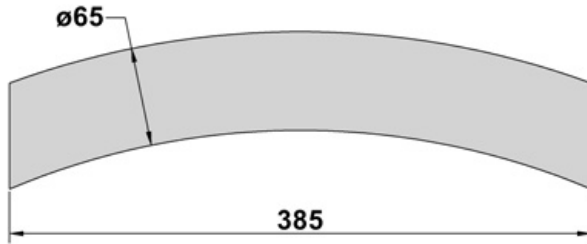

CURVED BARS

All dimensions in millimetres unless otherwise stated.

PART REF: BFD1845
MATERIAL: 150M19 | SELF COLOUR

PART REF: BFD3952
MATERIAL: 150M19 | SELF COLOUR

PART REF: BFD4043
MATERIAL: 150M19 | SELF COLOUR