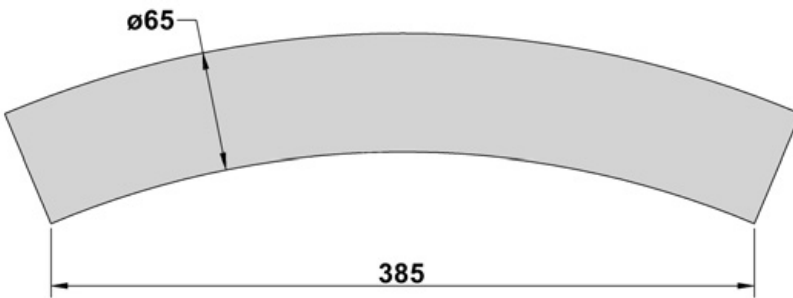

CURVED BARS

All dimensions in millimetres unless otherwise stated.

PART REF: BFD1845
MATERIAL: 150M19 | SELF COLOUR

PART REF: BFD3952
MATERIAL: 150M19 | SELF COLOUR

PART REF: BFD4043
MATERIAL: 150M19 | SELF COLOUR