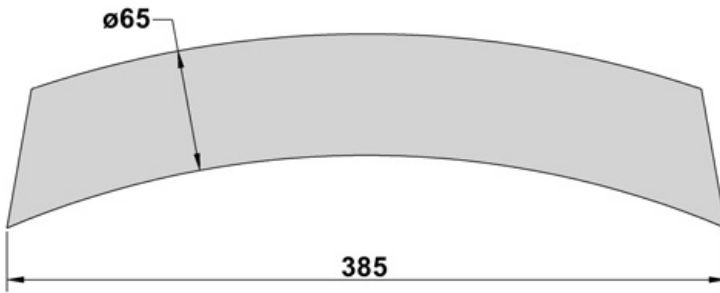

CURVED BARS

All dimensions in millimetres unless otherwise stated.

PART REF: BFD1845
MATERIAL: 150M19 | SELF COLOUR

PART REF: BFD3952
MATERIAL: 150M19 | SELF COLOUR

PART REF: BFD4043
MATERIAL: 150M19 | SELF COLOUR