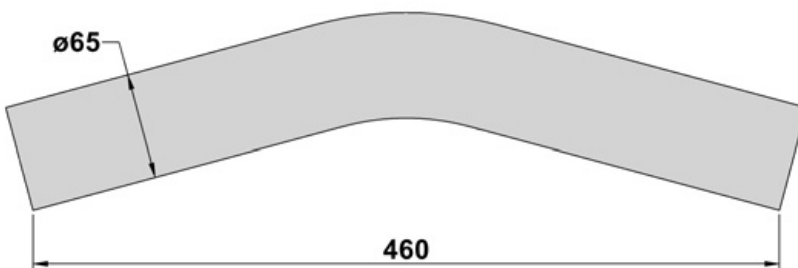

CURVED BARS

All dimensions in millimetres unless otherwise stated.

PART REF: BFD1845
MATERIAL: 150M19 | SELF COLOUR

PART REF: BFD3952
MATERIAL: 150M19 | SELF COLOUR

PART REF: BFD4043
MATERIAL: 150M19 | SELF COLOUR