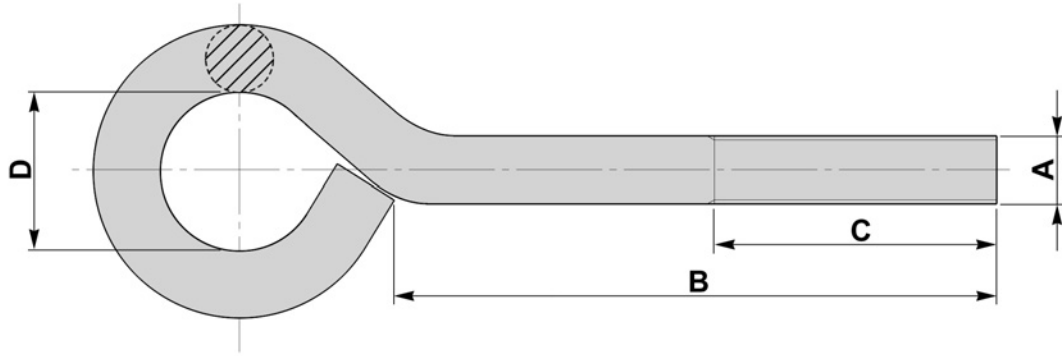

## CURLED EYEBOLTS - ROUND TYPE

**BFE 27**

### ROUND TYPE

**THREADS M6 - M100 (1/4" - 4")**

### PEAR TYPE

**THREADS M6 - M100 (1/4" - 4")**

#### FINISH

**SELF COLOUR**  
**GALVANISED**  
**ELECTROPLATED**  
**SHERARDISED**  
**PTFE COATING**

**ALSO AVAILABLE WELDED**

**SHANK LENGTH 5000MM MAX**

**DIMENSIONS TO SUIT  
CUSTOMER REQUIREMENTS**