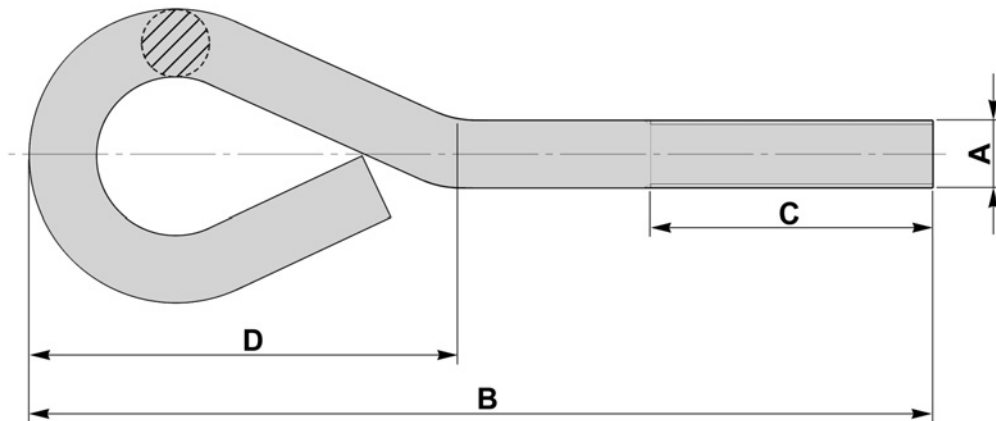

### ROUND TYPE

**THREADS M6 - M100 (1/4" - 4")**

### PEAR TYPE

**THREADS M6 - M100 (1/4" - 4")**

#### FINISH

**SELF COLOUR**  
**GALVANISED**  
**ELECTROPLATED**  
**SHERARDISED**  
**PTFE COATING**

**ALSO AVAILABLE WELDED**

**SHANK LENGTH 5000MM MAX**

**DIMENSIONS TO SUIT  
CUSTOMER REQUIREMENTS**