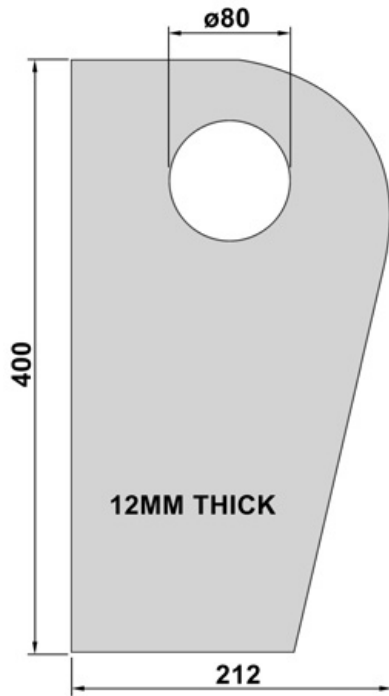

## CHEEK PLATES FOR CURVED BARS

All dimensions in millimetres unless otherwise stated.

**PART REF: BFD7296**  
MATERIAL: MILD STEEL | SELF COLOUR

**PART REF: BFD6904**  
MATERIAL: MILD STEEL | SELF COLOUR