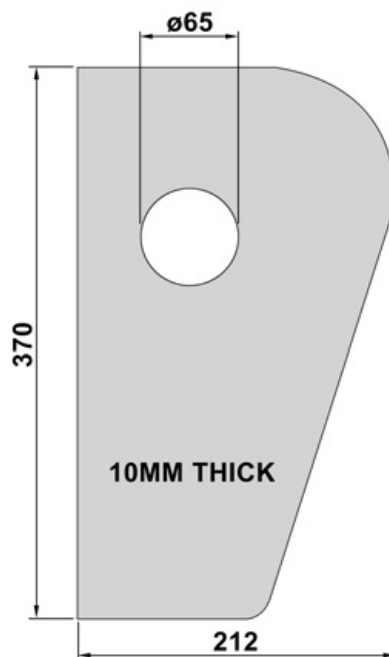

## CHEEK PLATES FOR CURVED BARS

All dimensions in millimetres unless otherwise stated.

**PART REF: BFD7296**  
MATERIAL: MILD STEEL | SELF COLOUR

**PART REF: BFD6904**  
MATERIAL: MILD STEEL | SELF COLOUR