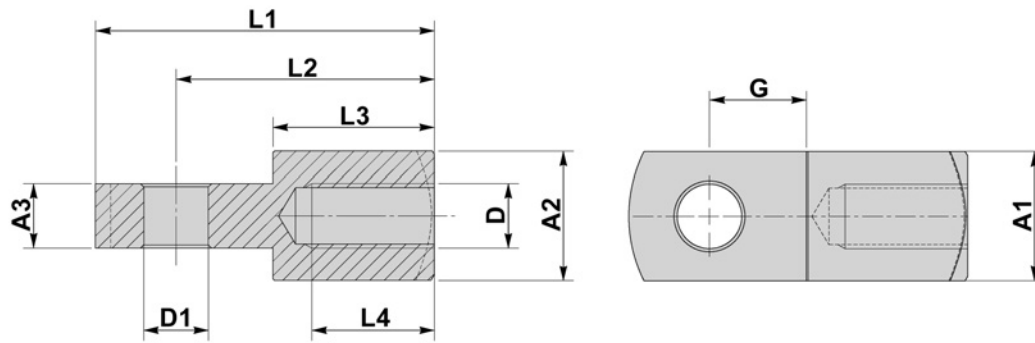

BASIC SPADE CONNECTORS

D	A1	A2	A3	D1	G	L1	L2	L3
Thread	mm	mm	mm	mm	mm	mm	mm	mm
M8	16	16	8	8	12	42	32	20
M10	20	20	10	10	15	52	40	25
M12	24	24	12	12	18	62	48	30
M16	32	32	16	16	24	83	64	40
M20	40	40	20	20	30	105	80	50

Available in both Right and Left Hand thread.

*Other sizes available to order.

MATERIAL

CARBON STEELS
STAINLESS STEELS
ALLOY STEELS
B7, 4.6, 5.6, 8.8

FINISH

SELF COLOUR
GALVANISED
ELECTROPLATED
SHERARDISED
PTFE COATING